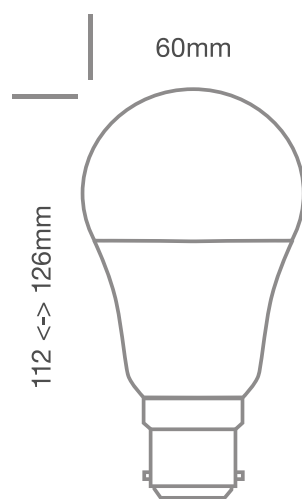

Instant light

Technical data

Electrical data

Wattage	5W	7W	9W	12W	15W
Nominal wattage	5W	7W	9W	12W	15W
Nominal voltage	100-250V	100-250V	100-250V	100-250V	100-250V
Operating frequency	50-60Hz	50-60Hz	50-60Hz	50-60Hz	50-60Hz
equiv. wattage of lamp	40W	50W	60W	75W	100W
Nominal luminous flux	470lms	650lms	850lms	1080lms	1400lms
Rated luminous flux	470lms	650lms	850lms	1080lms	1400lms
Beam angle	270°	270°	270°	270°	270°

Colour and temperature

Light colour	Warm White	Natural Cool White	Cool Day White
Colour temperature	2700K	4000K	6500K

Light technical data

Warm-up time (60 %)	≤ 1.00 s
Starting time	< 0.5 s

Dimensions & weight

Overall length	126 mm
Diameter	60 mm

*size varies depending on
cap base & clear or pearl type

Lifespan

Nominal lamp life time	30,000 hours
Rated lamp life time	30,000 hours
Number of switching cycles	15,000
Lumen main.fact.at end of nom.life time	0.70